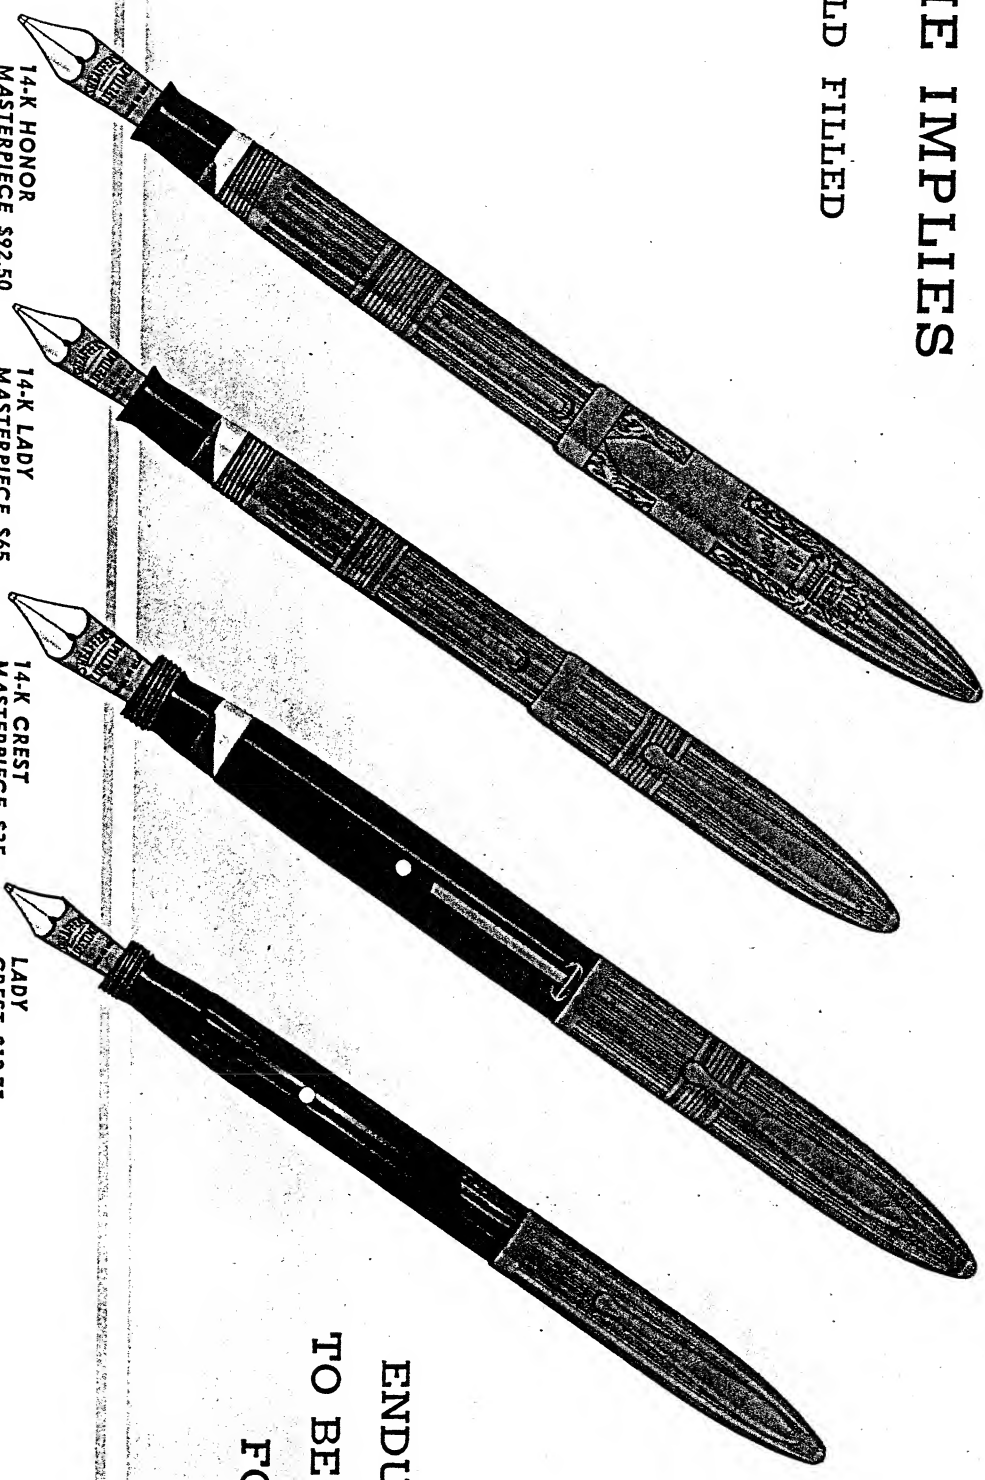

NAME IMPLIES

OR GOLD FILLED

ENDURING GOLD
TO BE TREASURED
FOREVER!

**14-K HONOR
MASTERPIECE $92.50**

14-K MASTERPIECE
Lifetime Feathertouch
List $80.00 Pen Code
SOBAC
SOGOP
SOGAR
SOGBL

**14-K LADY
MASTERPIECE $65**

14-K LADY MASTERPIECE
Lifetime Feathertouch
List $65.00 Pen Code
SOLEC
SOLUG
SOLG
SOMIA

**14-K CREST
MASTERPIECE $35**

14-K CREST HONOR MASTERPIECE
Lifetime Feathertouch
List $42.50 Pen Code
SOHEM
SOHIP

**LADY
CREST $12.75**

**14-K HONOR LADY CREST
MASTERPIECE**
Lifetime Feathertouch
List $37.50 Pen Code
SOHUT
SOKAS

14-K HONOR MASTERPIECE

Lifetime Feathertouch
List $92.50 Pen Code
SOGOP
SOGRE

14-K HONOR LADY MASTERPIECE

Lifetime Feathertouch
List $77.50 Pen Code
SOGIO
SOGVU

14-K CREST MASTERPIECE

Lifetime Feathertouch
List $200.00 Pen Code
SOKIB
SOKOL

Lifetime Feathertouch
List $35.00 Pen Code
SOMLI
SOPAN
SOMMO
SOPPE

14-K LADY CREST MASTERPIECE
Lifetime Feathertouch
List $30.00 Pen Code
SOPOS
SOPVE
SOPUT
SORWI

LADY CREST
Lifetime Feathertouch
List $12.75 Pen Code
ASIZL
ASKBA
SOGDO
SOGFU

SELECTING THE FINEST

All Masterpiece models are constructed of genuine 14K gold, except the platinum Honor Masterpiece. Crest models not designated as Masterpieces are 1/10, 14K gold-filled. Each Masterpiece model in gold is listed with or without the Honor insignia, and priced accordingly. The Honor insignia is illustrated on this page. This same pen in the standard Masterpiece style would have a cap similar to the Lady Masterpiece. Masterpiece models are heirloom possessions to be used during the owner's lifetime and hereafter to be treasured by his descendants.